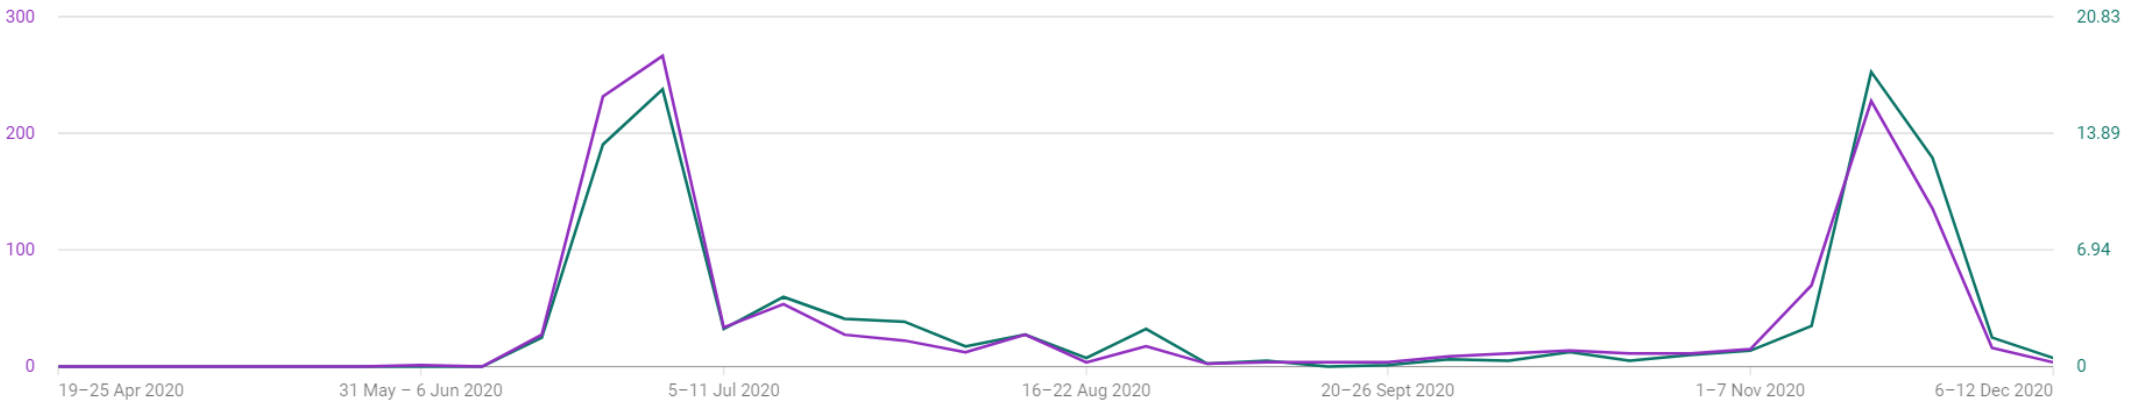

Views by: Date ▾

Watch time (hours) by: Date ▾

Weekly ▾

Views by: Date ▾

Average view duration by: Date ▾

Weekly ▾

Your channel has had 1,263 views so far

Views
1.3K

Watch time (hours)
88.2

Subscribers
+7