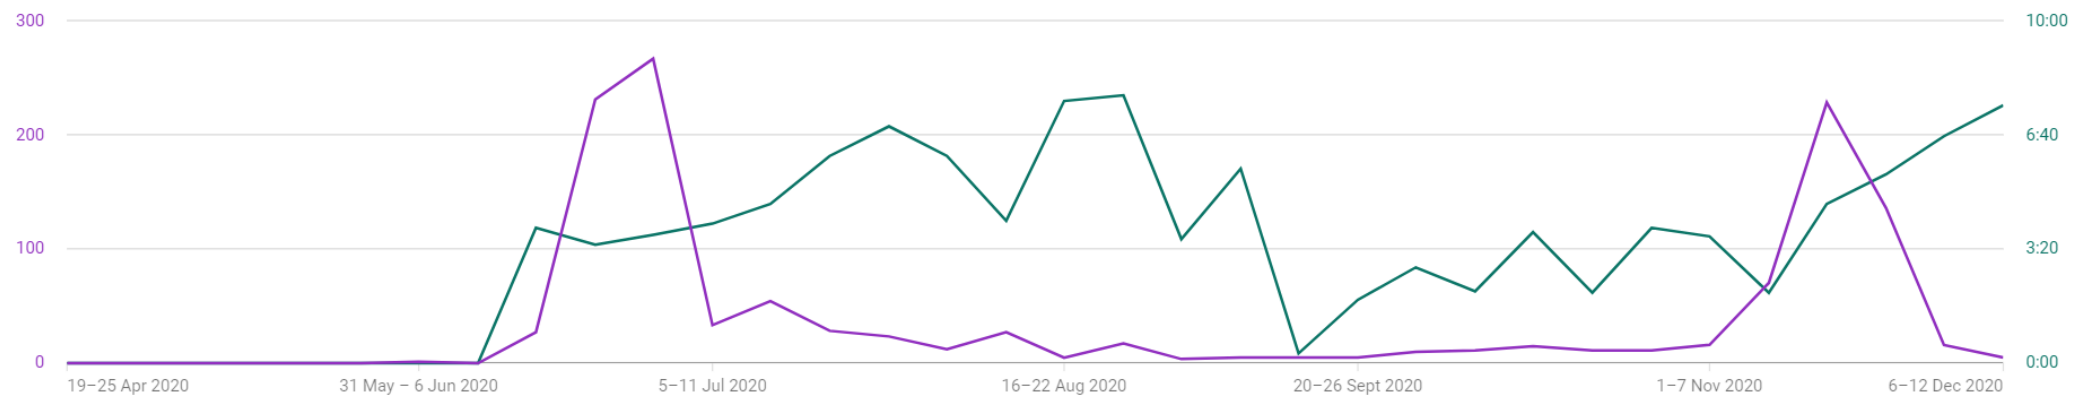

Views by: Date ▾

Watch time (hours) by: Date ▾

Weekly ▾

Views by: Date ▾

Average view duration by: Date ▾

Weekly ▾

Your channel has had 1,263 views so far

Views
1.3K

Watch time (hours)
88.2

Subscribers
+7