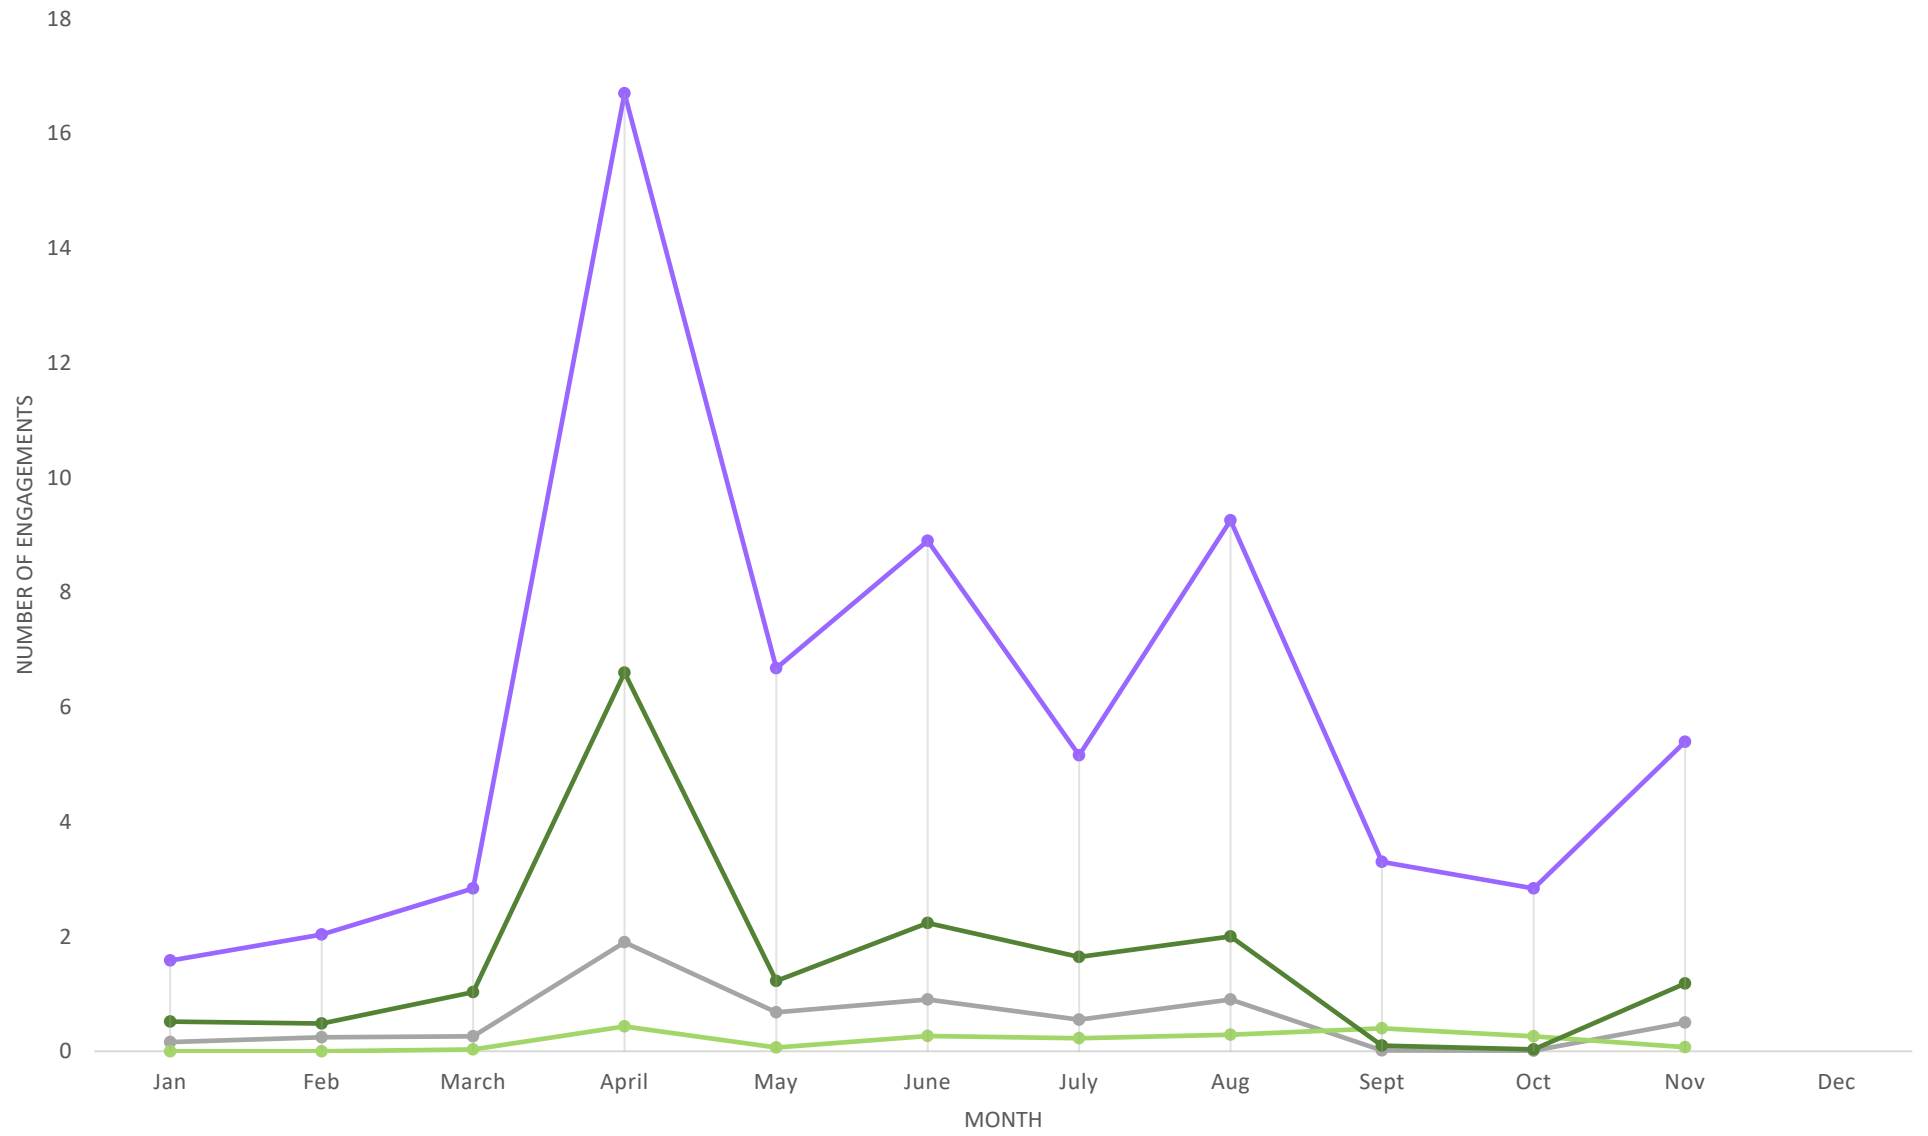

Twitter Engagement 2020

engagements retweets replies likes

2020 Twitter Impressions

—●— impressions —●— Promoted impressions